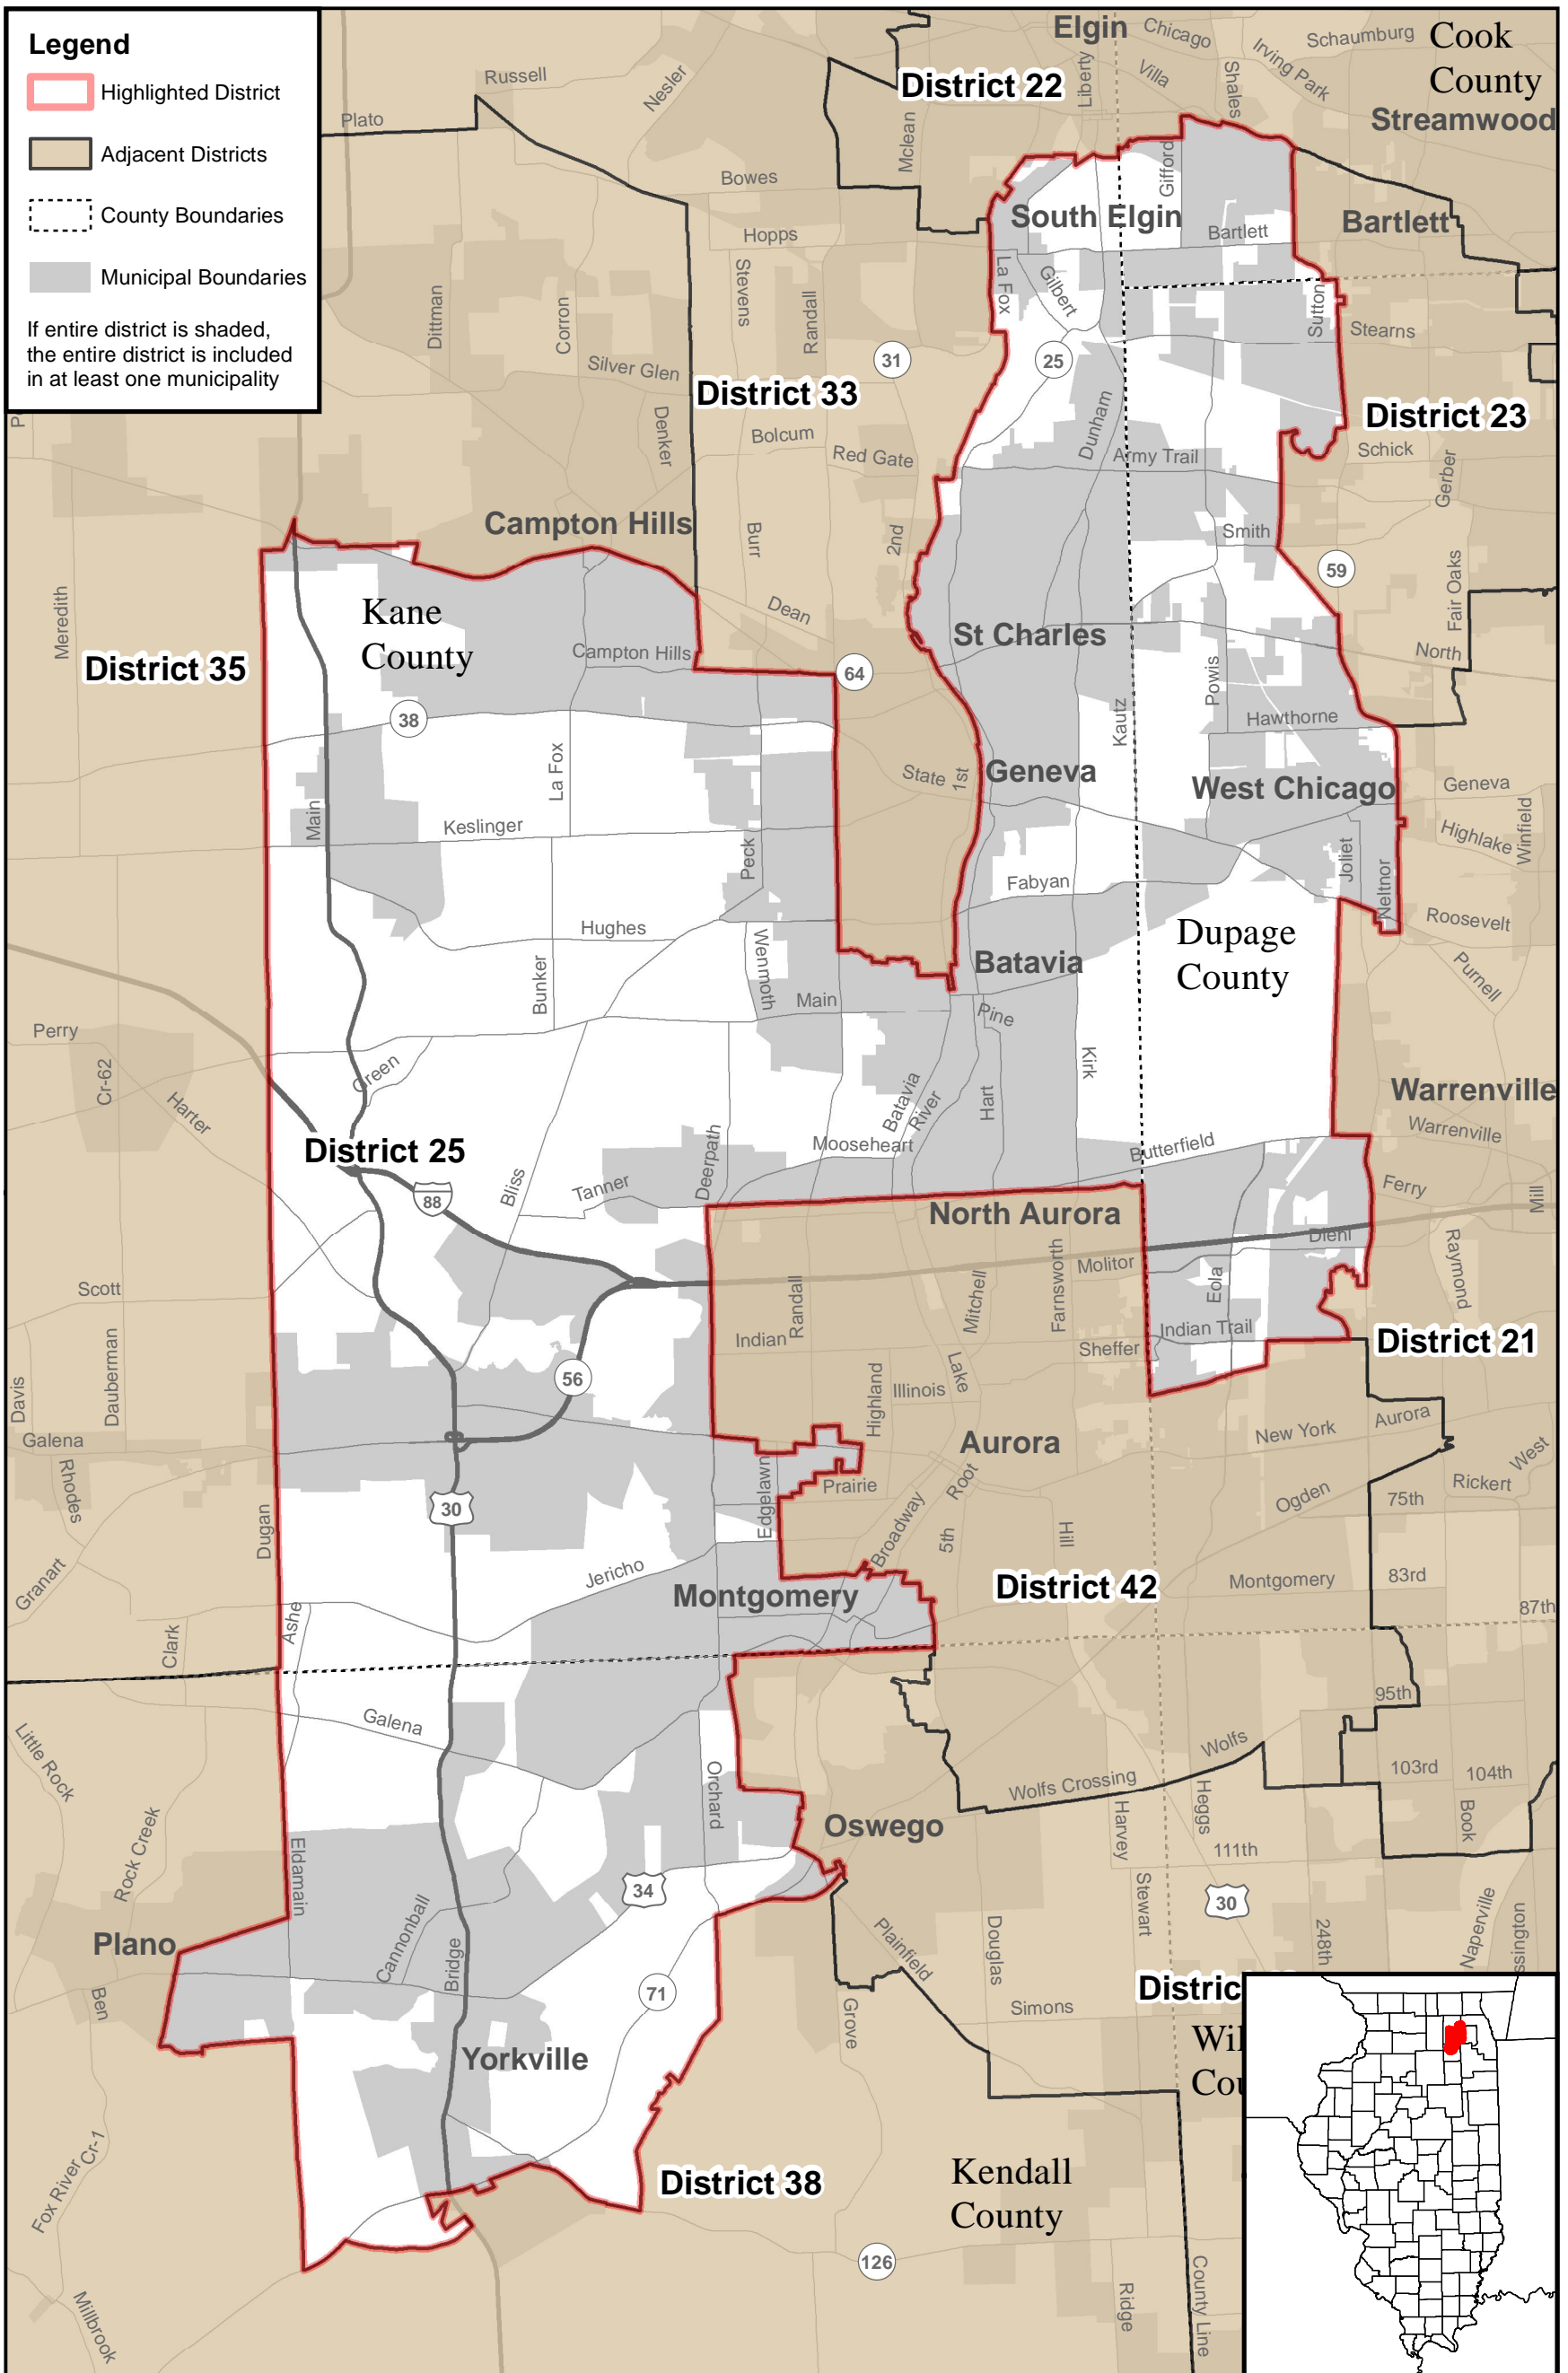

Illinois Senate District 25

1 0 1 Miles

 1 in = 2.3 miles